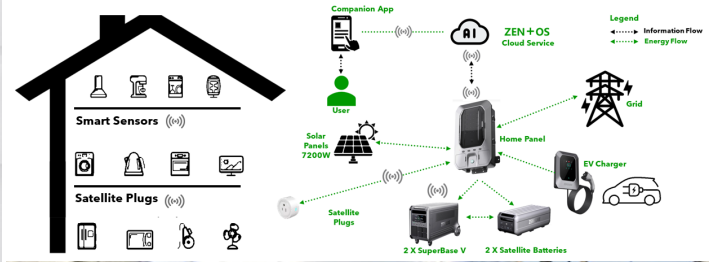

ON BOARD ESSENTIALS

**COMPLETE
INDEPENDENCE**

**PORTABLE POWER STATION WITH
INDUSTRY-LEADING 3,000W SOLAR INPUT**

**USER-FRIENDLY DESIGN: AC/DC
OUTLET, HANDLE, MOTORIZED WHEELS**

**TT-30 PORT CAN SUPPLY UP TO 30A TO
YOUR RV OR CAMPER'S 120V APPLIANCES**

- Recharge to Industry-Leading 6.6kWh Max Input in 1 hour (connected to a Satellite expansion battery + AC + Solar panel)
- Expandable Energy Storage from 6.4KWh to 64KWh for longer-time of use
- The First Home Energy Storage Solution with built-in Dual 120/240 Voltage output
- Portable power station with Industry-Leading 3,000W solar input and 3800-7800W AC output. Integrates with existing solar.

VOICE CONTROL. APP SUPPORTED.

The Zendure app provides up-to-date information about your SuperBase V system. Use the app to customize your system to suit your needs

AND WHEN YOU GET HOME

ALL YOUR POWER NEEDS