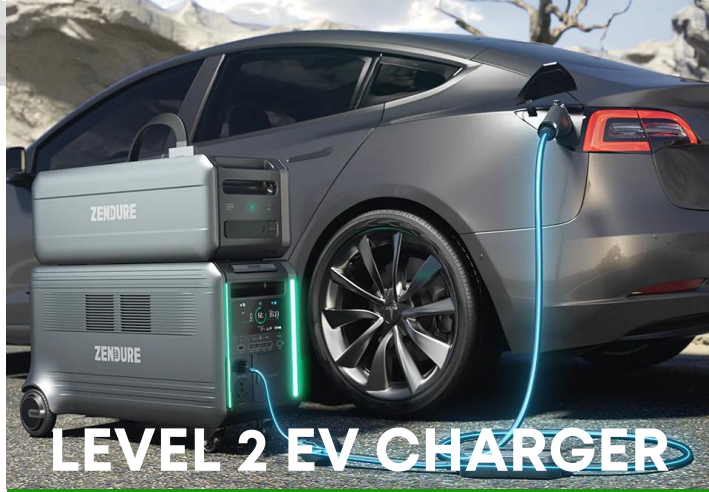

LEVEL 2 EV CHARGER

Public charging is inconvenient and expensive, and negates many of the benefits of EV ownership, and someone who buys a Tesla but can't charge at home will figure this out very soon.